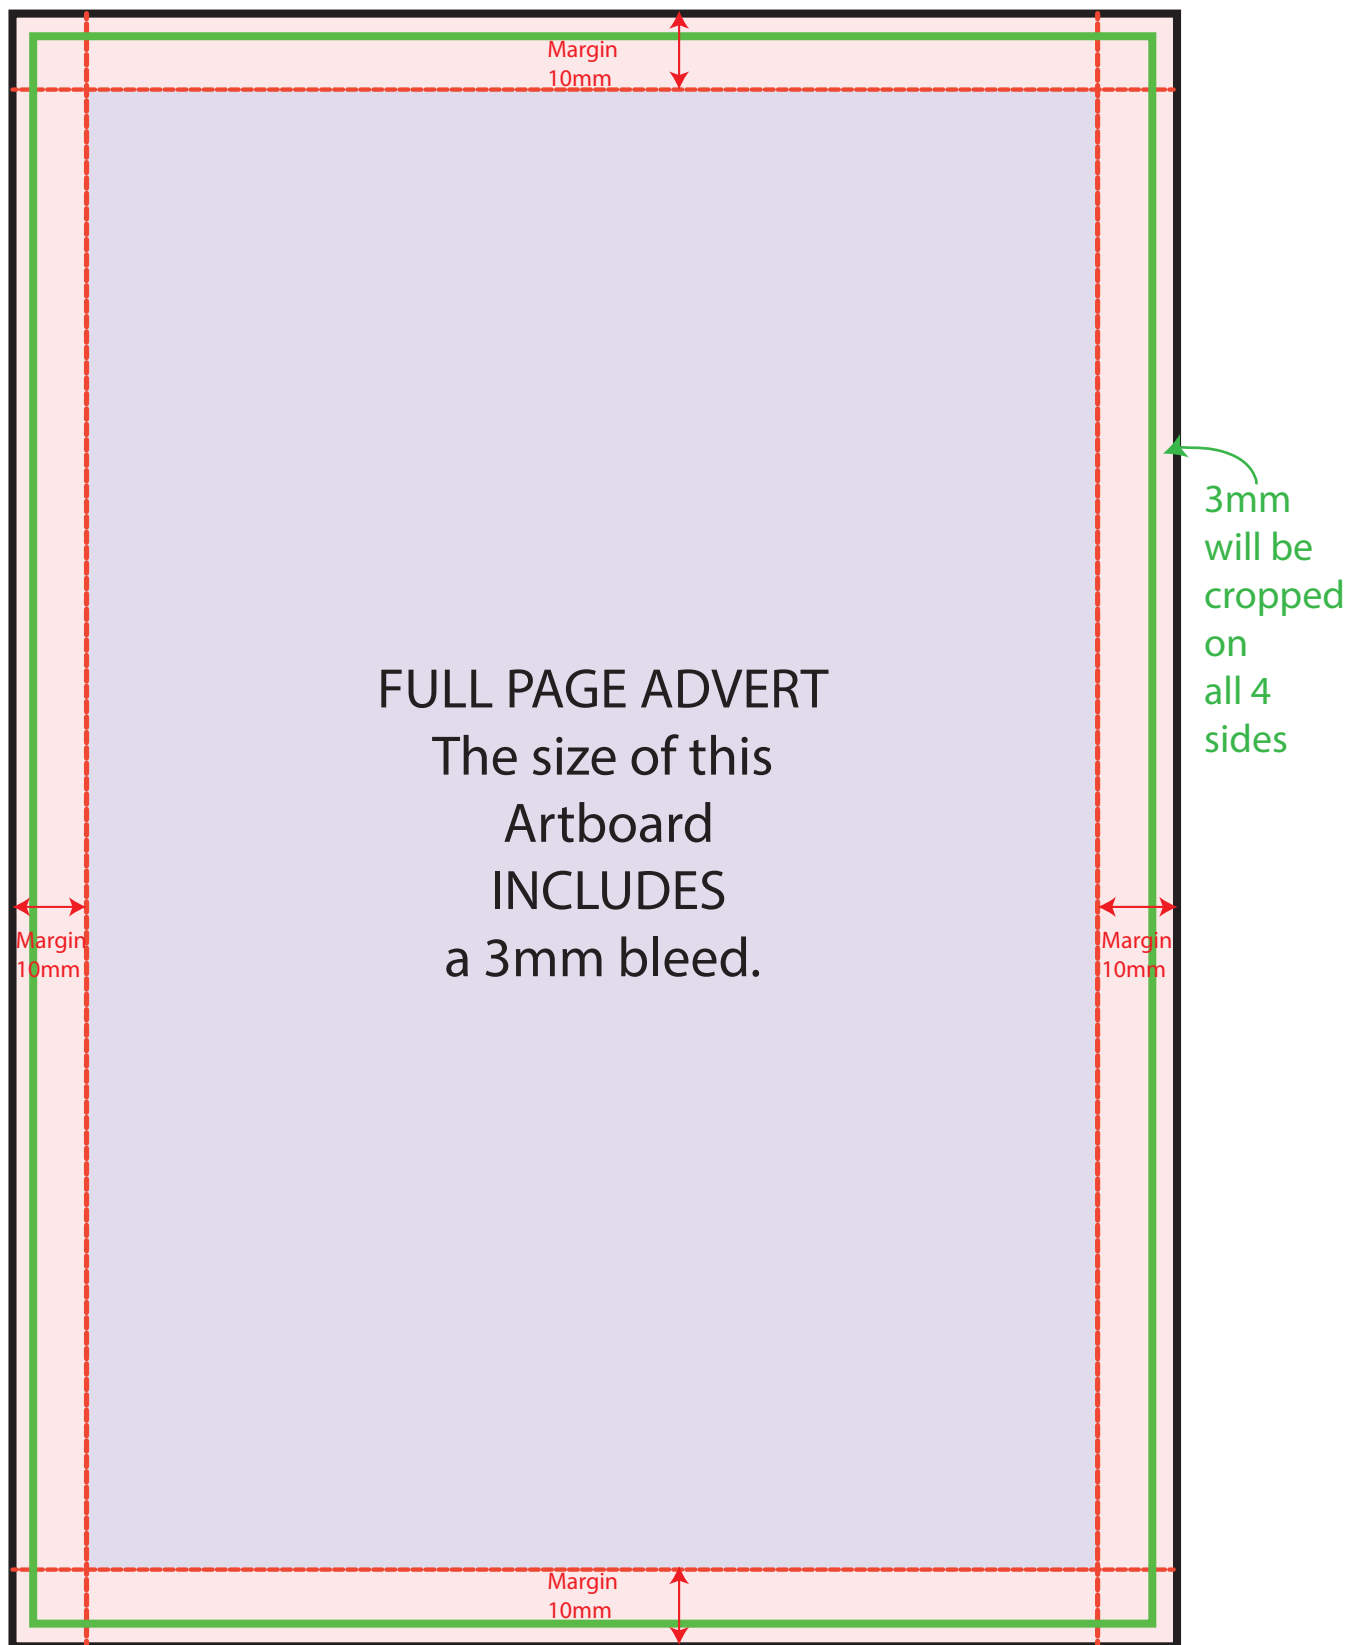

FULL PAGE TEMPLATE

Size of Artboard - 154mm x 216mm —————

Size of Artwork once cropped - 148mm x 210 mm (A5) —————

No text or important images should enter this margin.
Only background colour/photo should appear here.

All text and photos should be within this area.
(Although the background photo colour should bleed off).

Note: If you open this document in Illustrator, you will see an artboard ready for you to use.