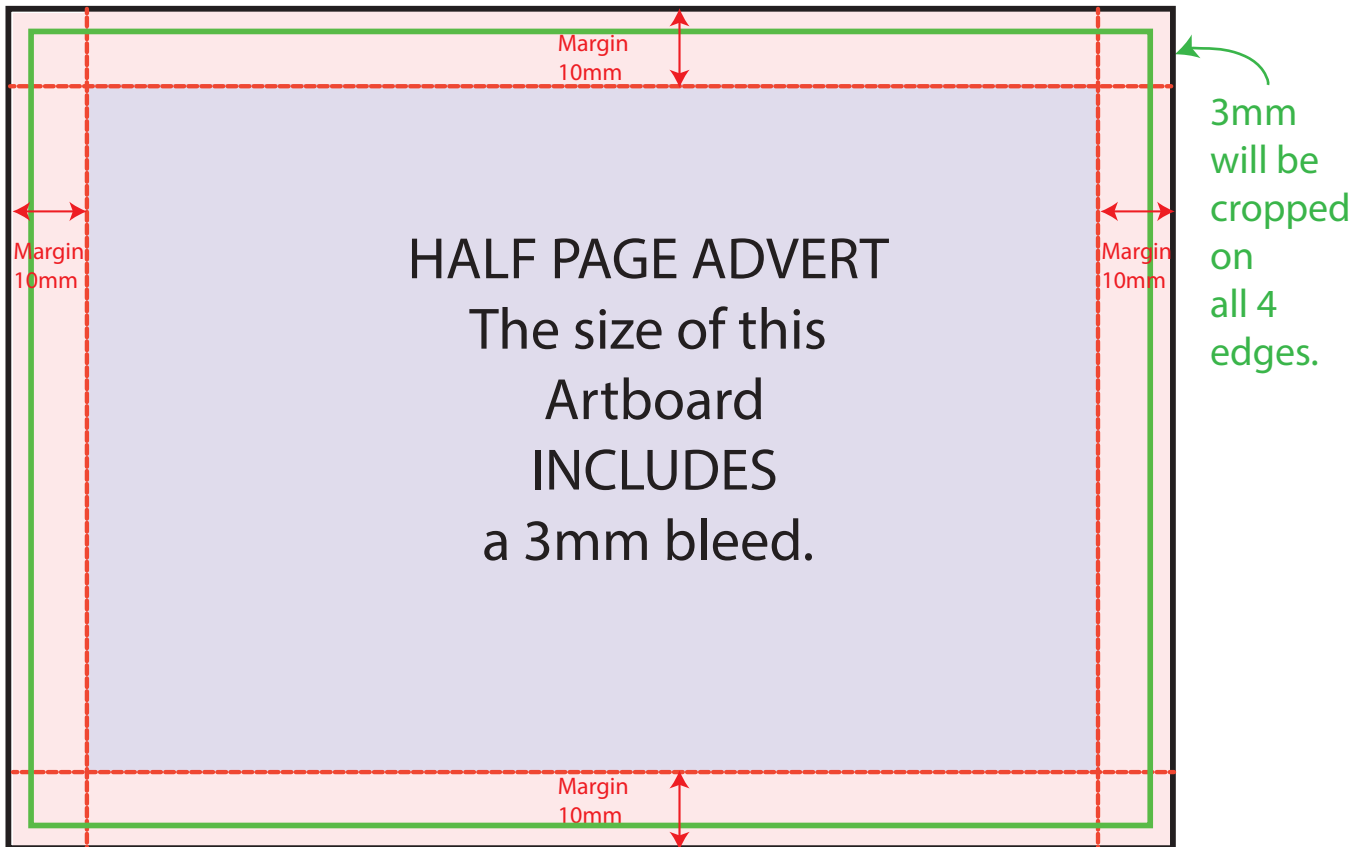

HALF PAGE TEMPLATE - LANDSCAPE

Size of Artboard - 148mm x 105mm —————

No text or important images should enter this margin.
Only background colour/photo should appear here.

All text and photos should be within this area.
(Although the background photo colour should bleed off).

Note: If you open this document in Illustrator, you will see an artboard ready for you to use.