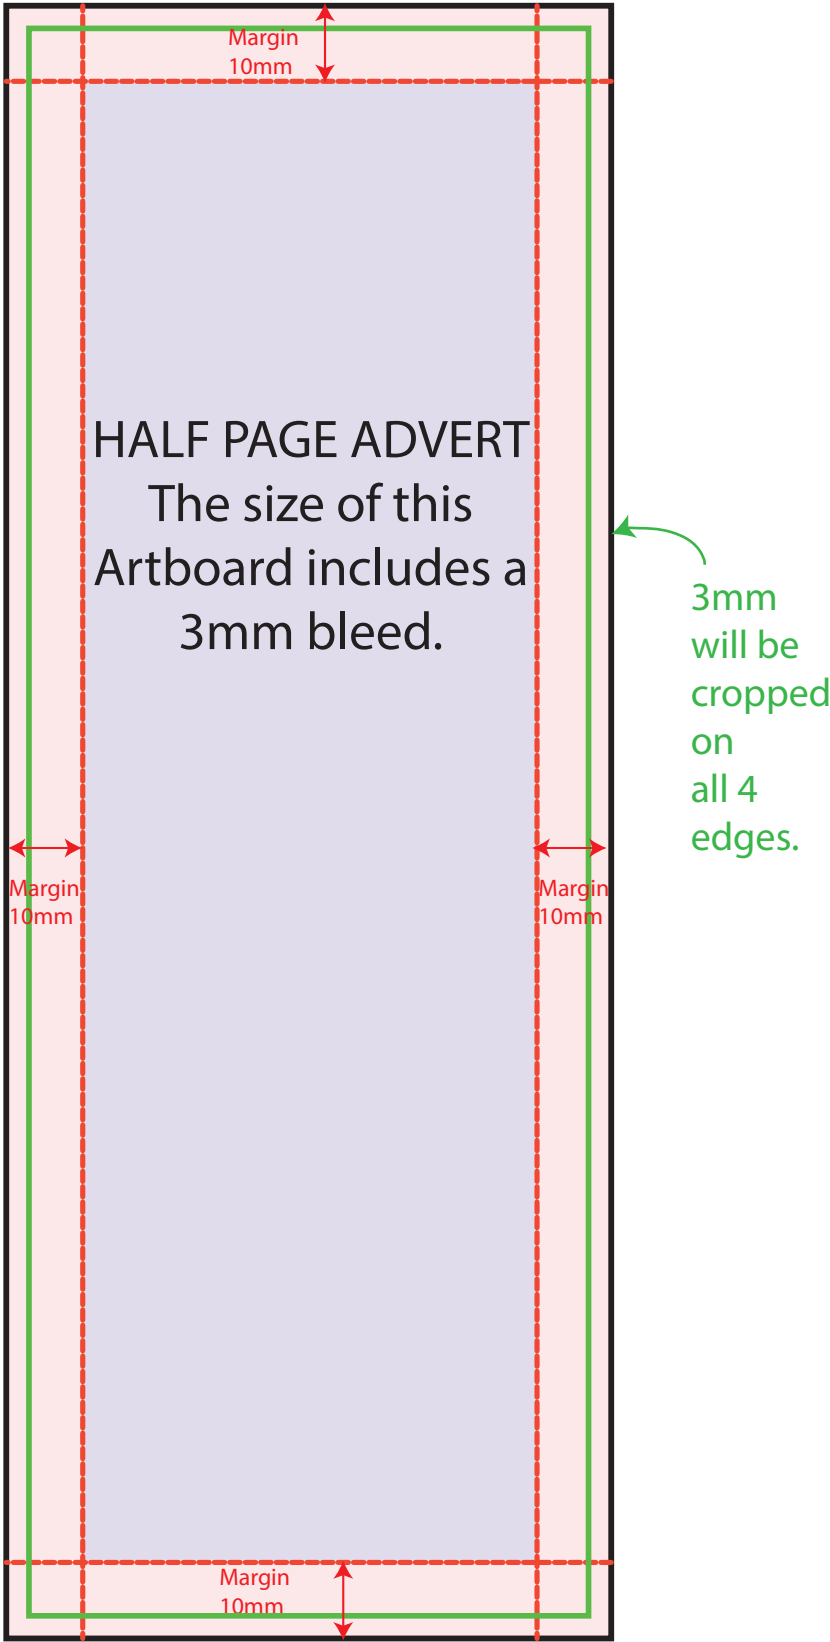

HALF PAGE TEMPLATE - PORTRAIT

Size of Artboard - 74mm x 210mm

No text or important images should enter this margin. Only background colour/photo should appear here.

All text and photos should be within this area. (Although the background photo colour should bleed off).

Note: If you open this document in Illustrator, you will see an artboard ready for you to use.