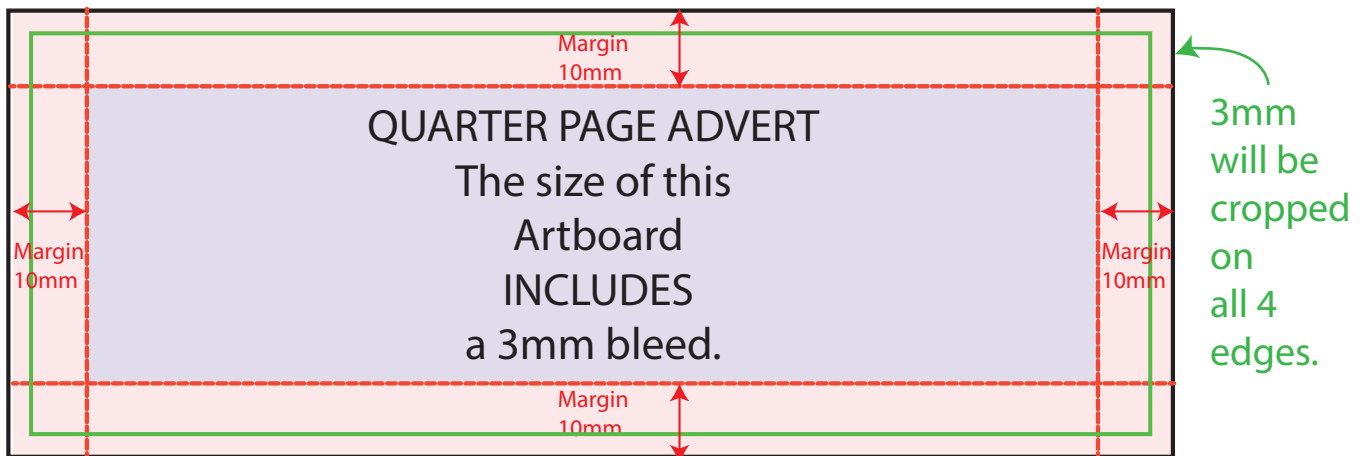

QUARTER PAGE TEMPLATE - LANDSCAPE

Size of Artboard - 148mm x 53mm —————

Size of artwork once cropped - 148mm x 53mm —————

No text or important images should enter this margin.
Only background colour/photo should appear here.

All text and photos should be within this area.
(Although the background photo colour should bleed off).

Note: If you open this document in Illustrator, you will see an artboard ready for you to use.